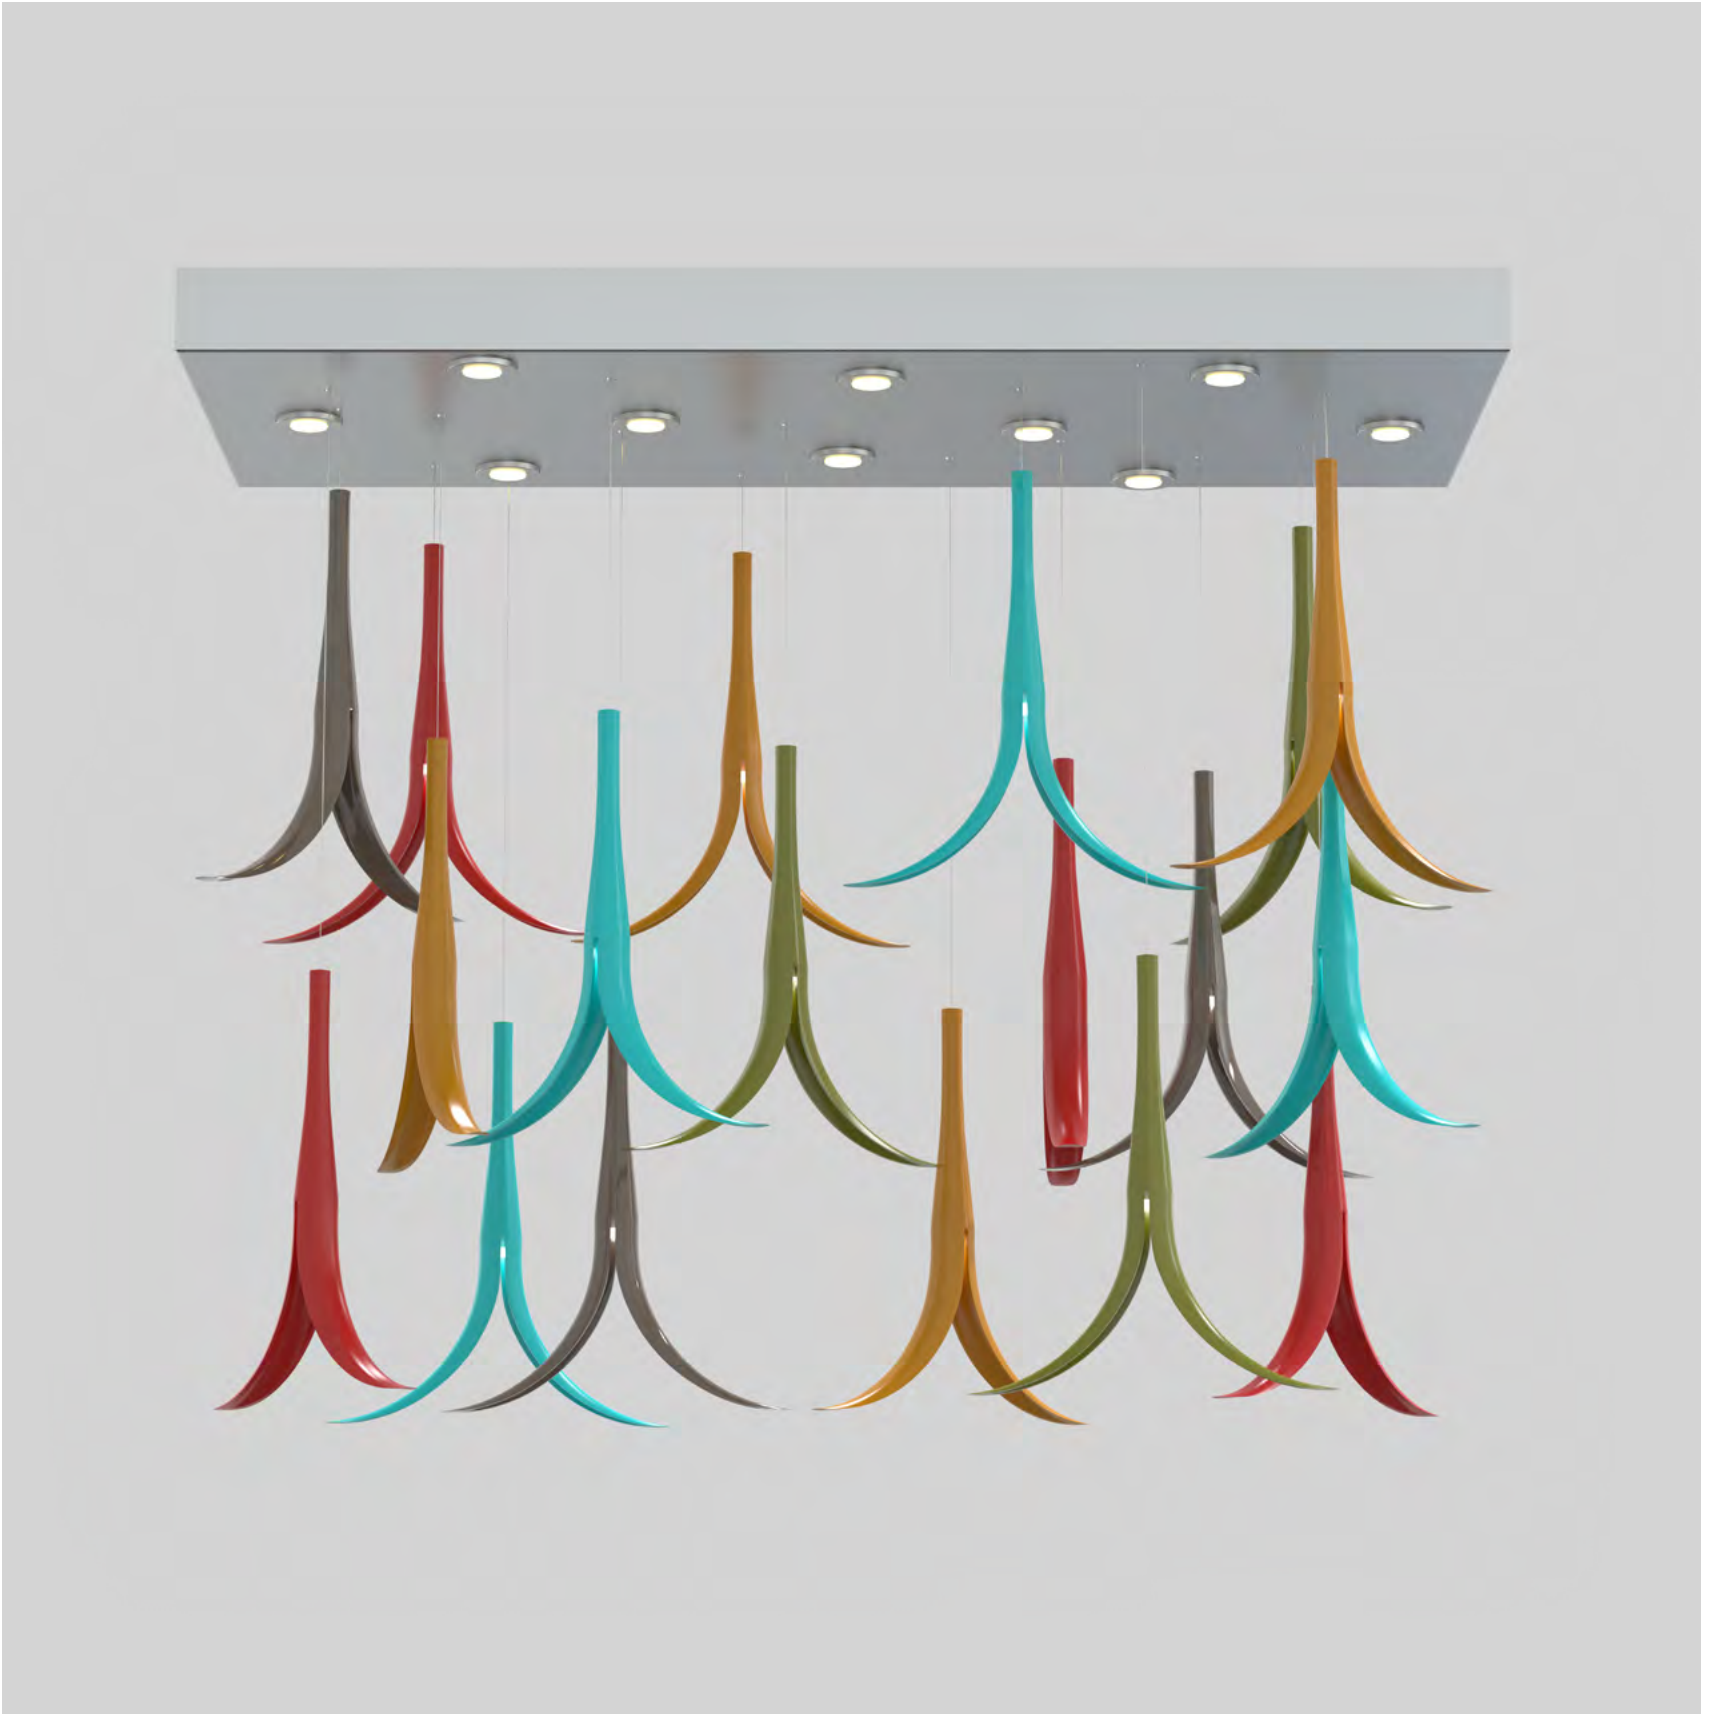

TONGA. SPECIAL PROJECT

Ask for custom sizes