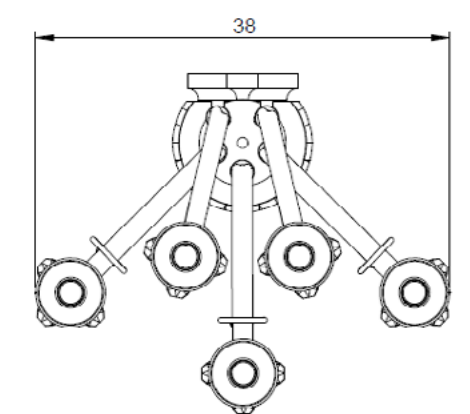

Departamento de diseño

Capaces de personalizar cualquier
modelo a petición del cliente