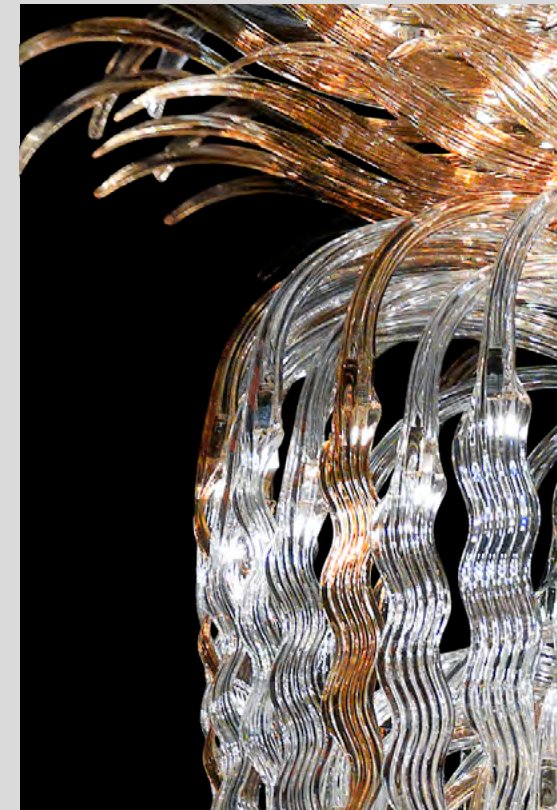

G9 Led bulbs included  DIMMABLE

- Frosted
- White
- Honey
- Clear
- Purple
- Fume
- Red

Available in two-color combinations

307 - G9
H:5m x Ø:2,45m
Clear + Honey

307 G9 - H:5m x Ø:2,45m - Clear + Honey

108 G9 - H:3,40m x Ø:1,35m - Clear + Honey