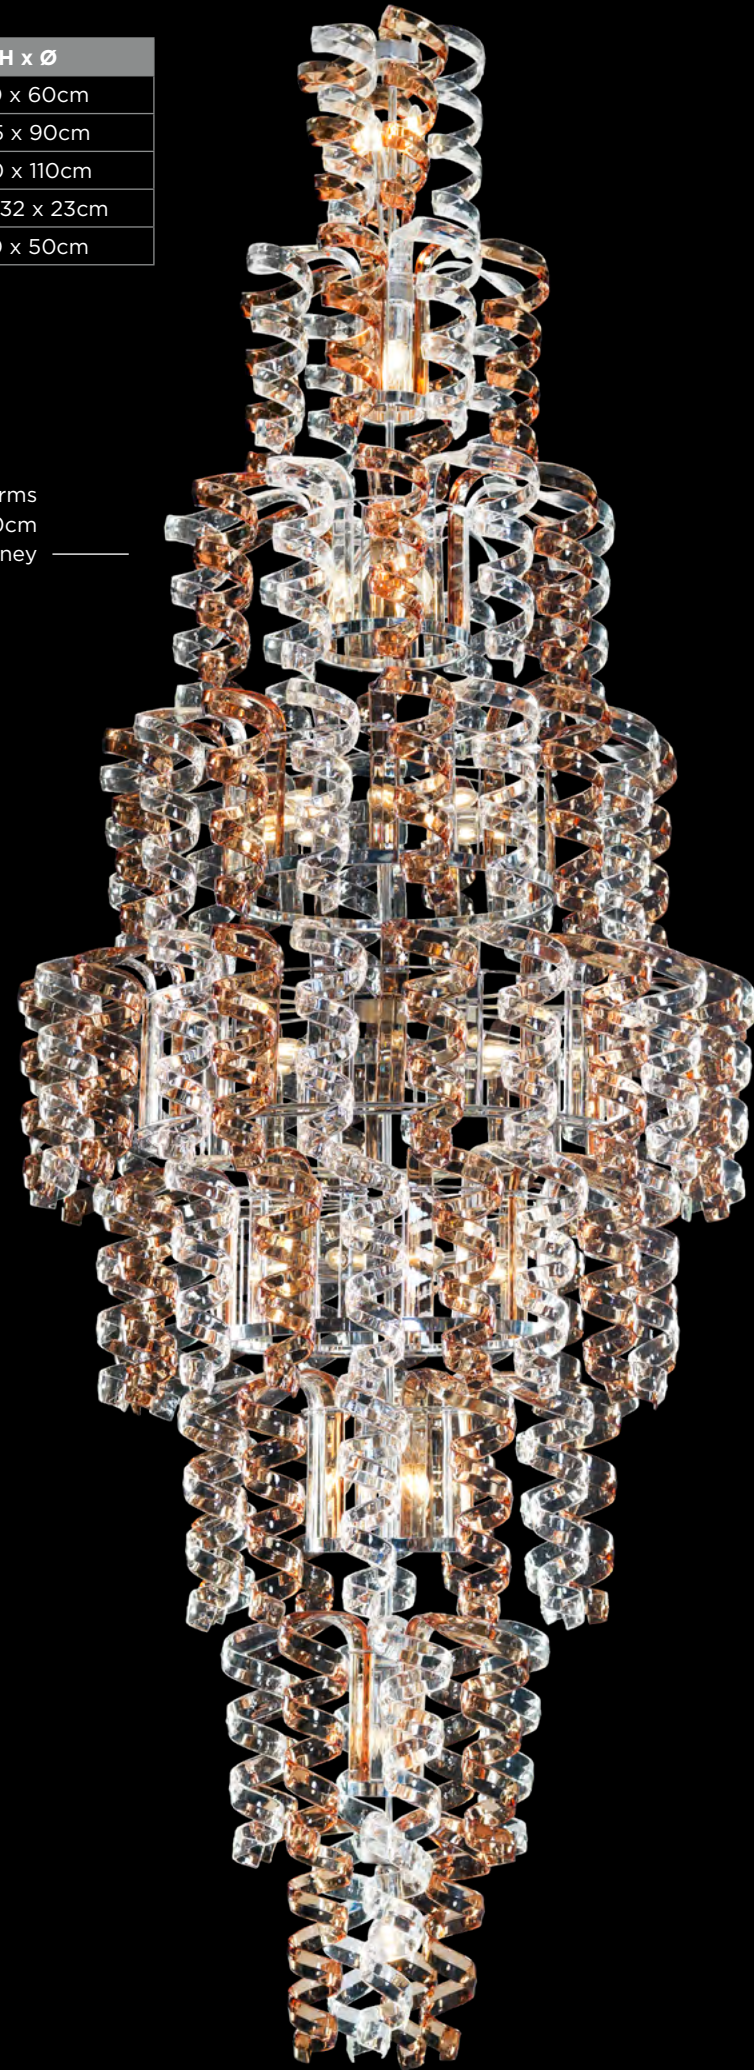

RIN

REF.	DESCRIP.	E14 / ARMS	H x Ø
670172	Lamp	10 / 5 + 8 + 12 + 8 + 5	180 x 60cm
670172	Lamp	21 / 5 + 8 + 12 + 18 + 12 + 8 + 5	235 x 90cm
670172	Lamp	41 / 5 + 8 + 12 + 18 + 24 + 18 + 12 + 8 + 5	320 x 110cm
670405	Wall Lamp	1 / 3	34 x 32 x 23cm
670506	Floor Lamp	1 / 10	180 x 50cm

- Clear
- Clear + fume
- Clear + honey

42 - E14 / 110 Arms
H:320 x Ø:110cm
Clear + Honey

42 E14 / 110 Arms - H:320 x Ø:110cm - Clear + Honey