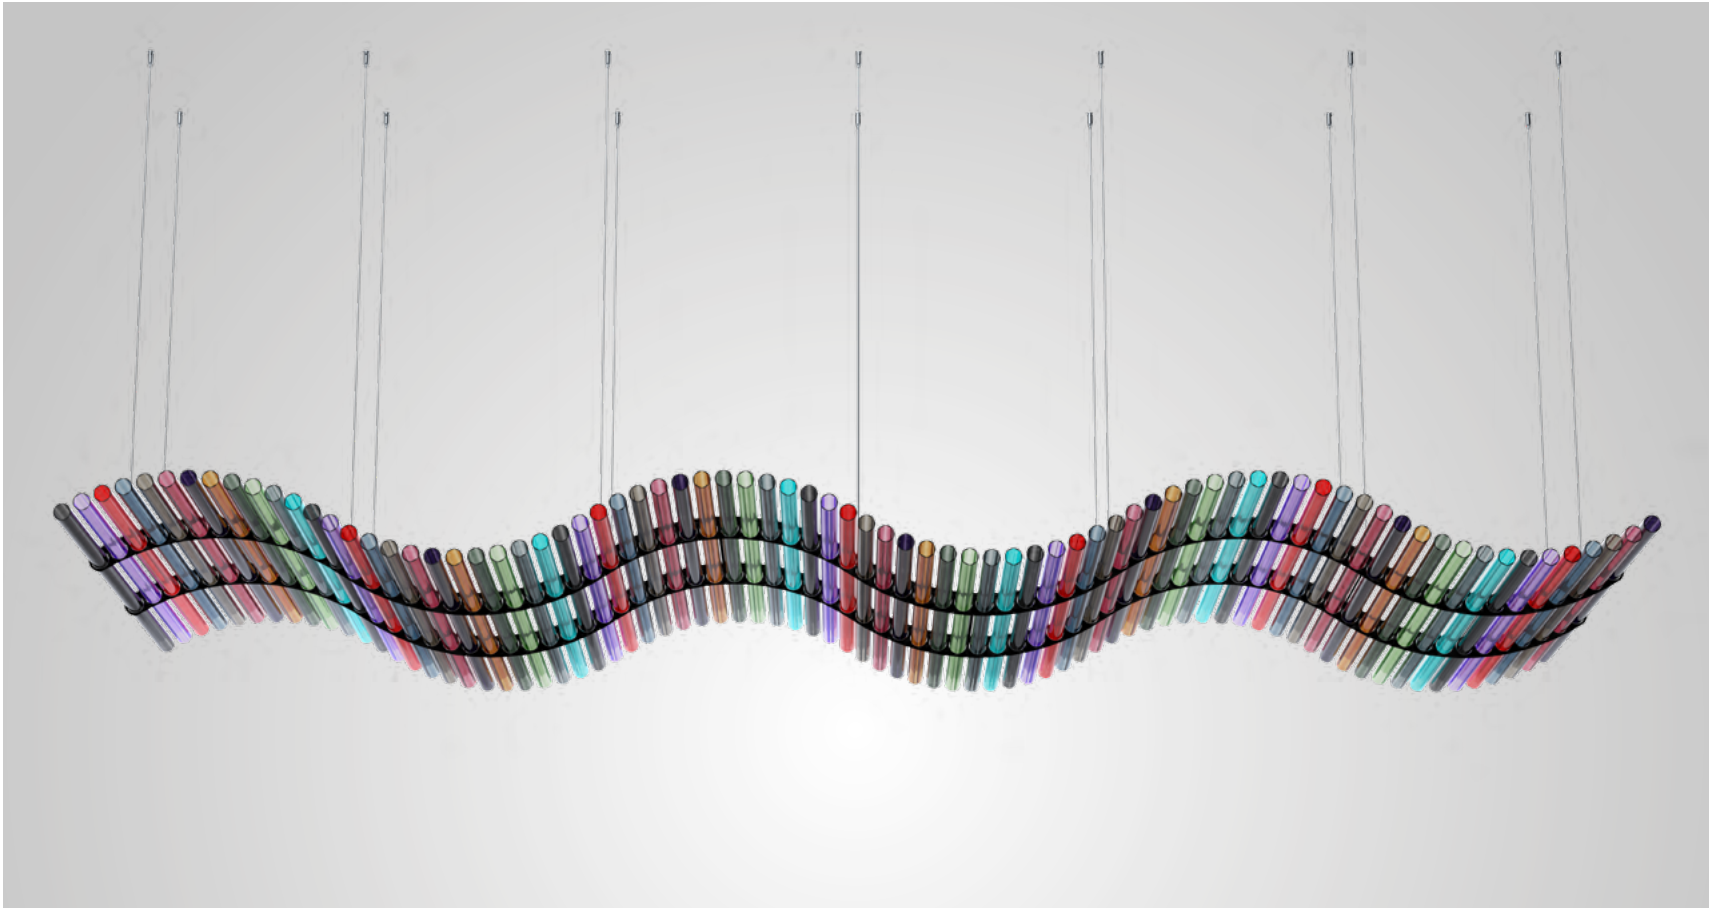

ALADIN. SPECIAL PROJECT

Ask for custom sizes