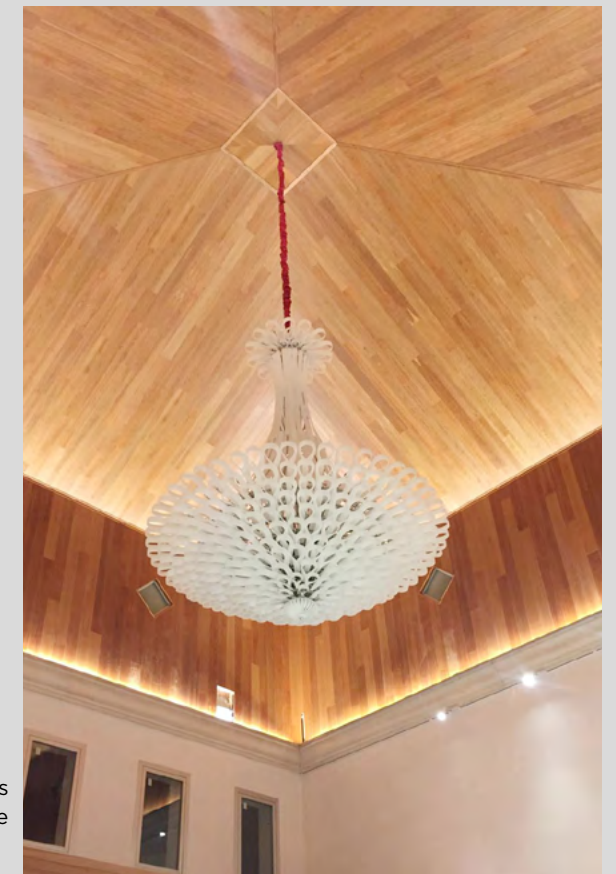

287 Lights / 10 + 18 + 14 + 22 + 26 + 30 + 34 + 38 + 42 + 48 + 52 Arms - H:400 x Ø:300cm / Frosted white

66 Lights / 10 + 18 + 14 + 22 + 26 Arms
H:160 x Ø:156cm / Frosted white

66 Lights / 10 + 18 + 14 + 22 + 26 Arms
H:160 x Ø:156cm / Frosted white