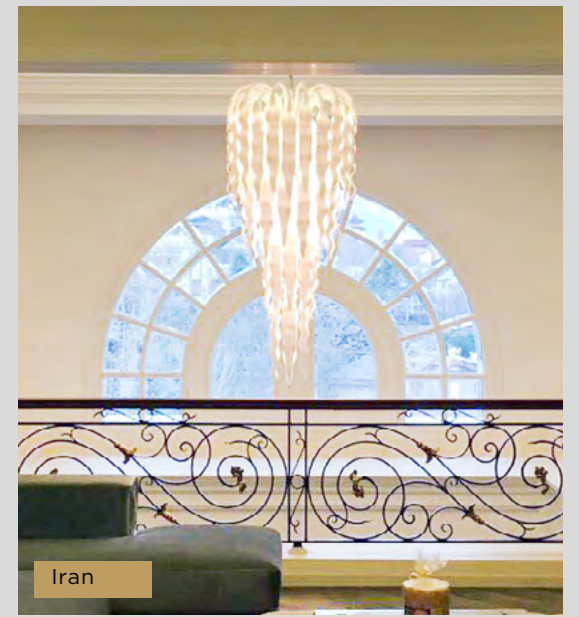

India

24+16+10+6 G9 - H:195 x Ø:90cm - White