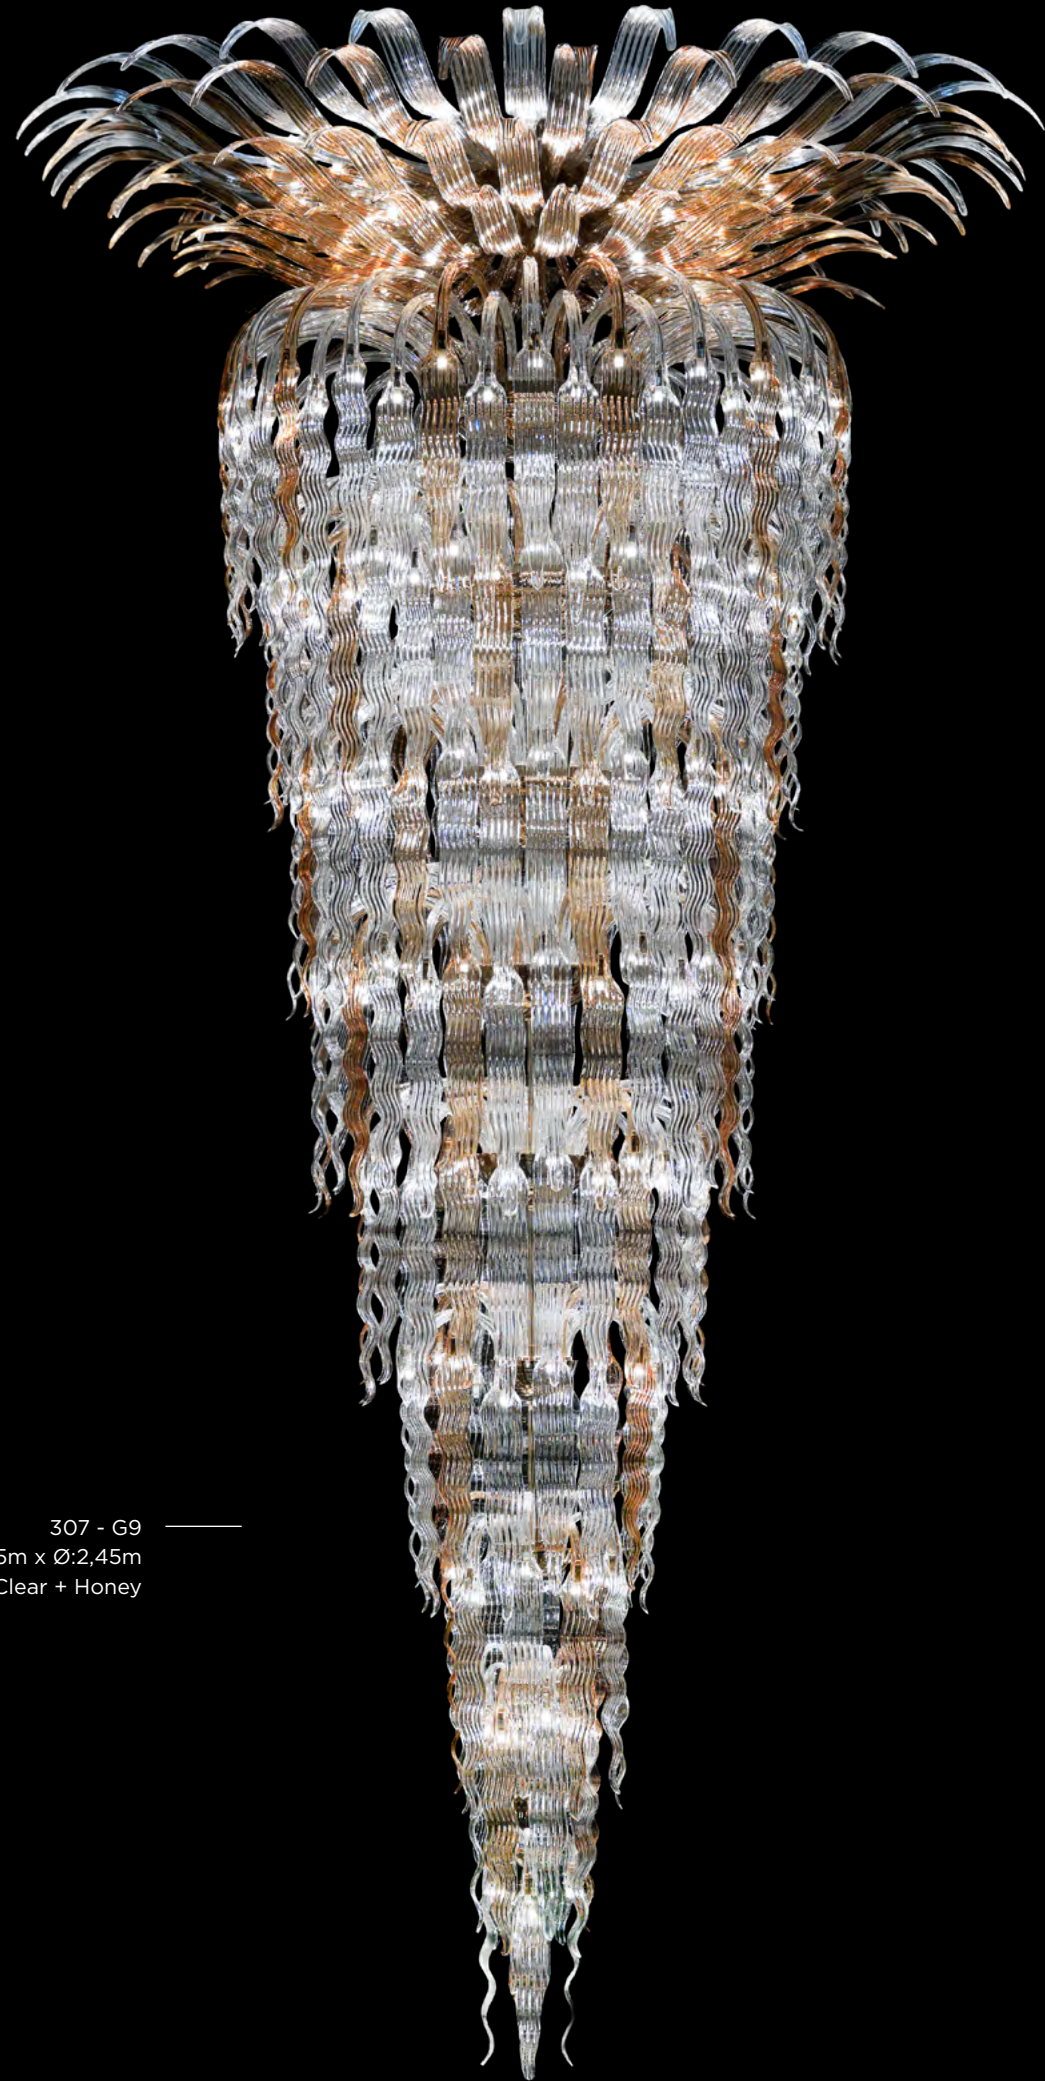

G9 Led bulbs included  DIMMABLE

- Frosted
- White
- Honey
- Clear
- Purple
- Fume
- Red

Available in two-color combinations

307 - G9
H:5m x Ø:2,45m
Clear + Honey

307 G9 - H:5m x Ø:2,45m - Clear + Honey

108 G9 - H:3,40m x Ø:1,35m - Clear + Honey