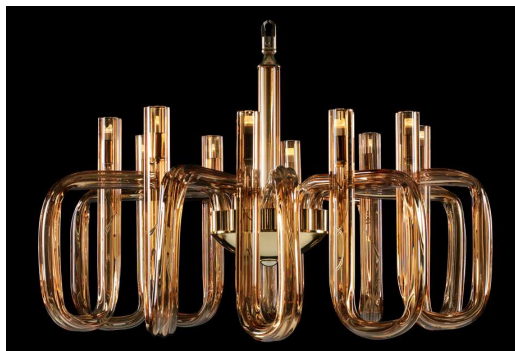

**DATE:** 01/02/2024

**CHANDELIER CODE:** 670112

**SERIES:** CUBIC

**DESCRIPTION:** LAMP

### CHARACTERISTICS

Crystal colour	** Clear / Colour	Mounting Chain Material	Iron
N° Lights	4	Length of mounting chain	
N° lights by levels	-	Installation	Pendant lamp
Glass Material	Bohemia Crystal	Assembly instructions	Yes
Mounting Plate Material	Iron	Environment	Indoor