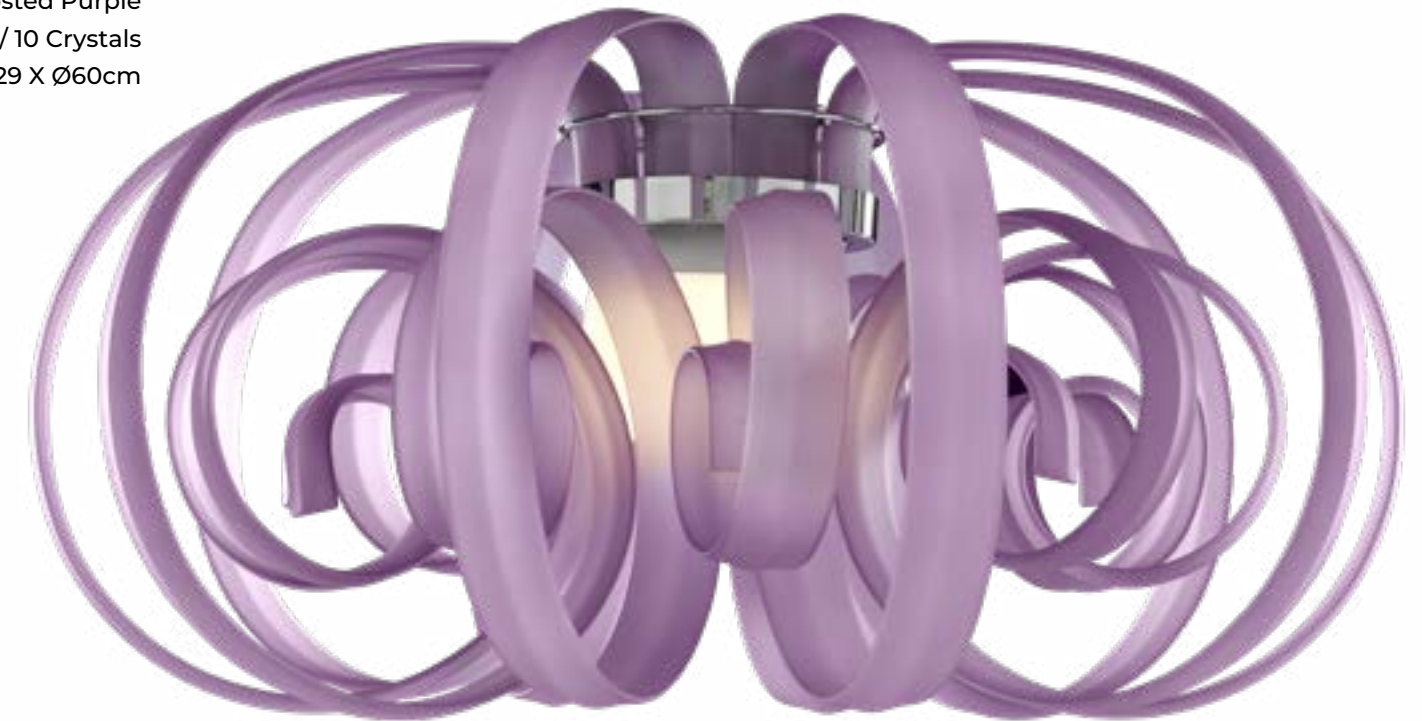

REF.	DESCRIP.	E27 / Crystals	H x Ø
680234	Pendant Lamp	1 / 8	25 x 52 cm
680234	Pendant Lamp	1 / 10	29 x 60 cm

Available in other colours. Please check with us