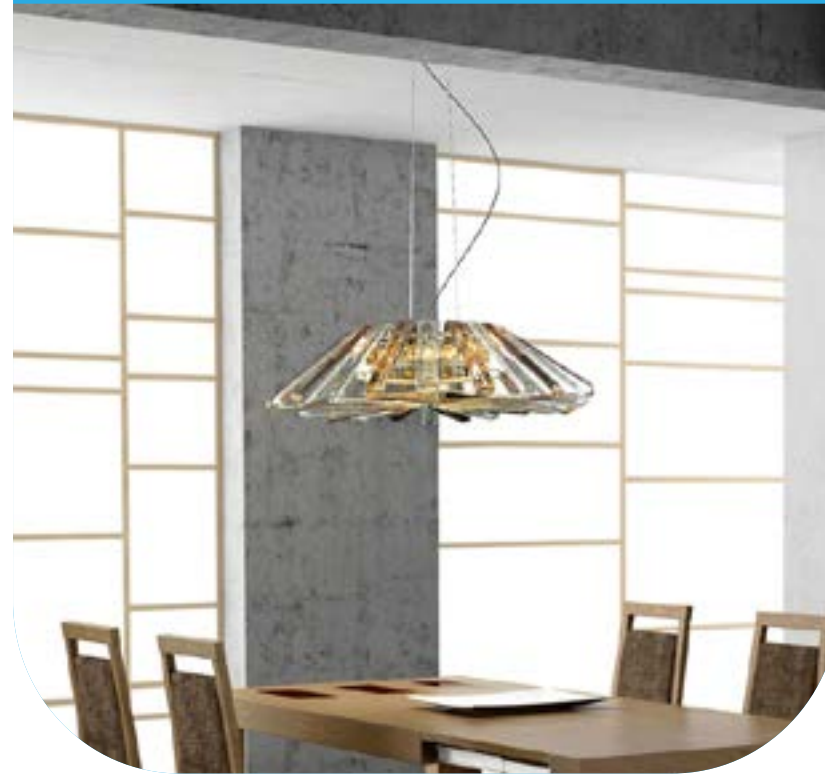

Available in other colours. Please check with us

680219 **KEPLER**

Honey + Clear  
6 Lights / 24 Crystals  
H: 24 X Ø105cm

REF.	DESCRIP.	E27 / Crystals	H x Ø
680219	Pendant Lamp	6 / 24	24 x 105 cm

Available in other colours. Please check with us