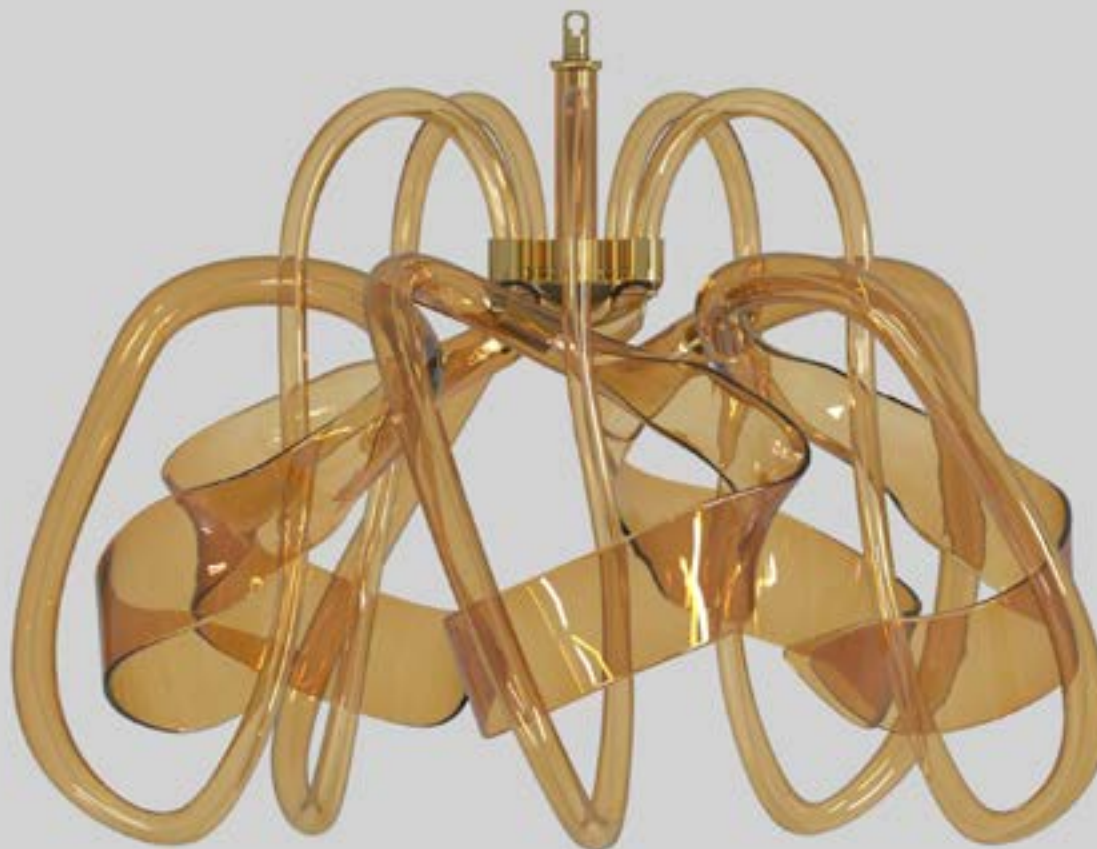

VULCANO

MULTICOLOR*
80L/70Arms | 360Hx265D cm

* OTHER COLORS AVAILABLE

WALL LAMP:
1L | 49Hx35Dx20D

STAND LAMP:
1L | 56Hx24D

COMET

SMOKE BLUE*
3L | 64Hx46D cm

OTHER SIZES AVAILABLE:
5L | 57Hx107D cm
10L | 62Hx120D cm

* OTHER COLORS AVAILABLE

WALL LAMP:
1L | 49Hx35Dx20D

STAND LAMP:
1L | 56Hx24D

MAGNA

HONEY*
54L/45Arms | 90Hx265D cm

* OTHER COLORS AVAILABLE

WALL LAMP:
1L | 49Hx35Dlx20D

STAND LAMP:
1L | 56Hx24D

DANZA

HONEY*
5L | 48Hx80D cm

OTHER SIZES AVAILABLE:
3L | 54Hx66D cm

* OTHER COLORS AVAILABLE

TABLE LAMP:
1L | 38Hx25D

STAND LAMP:
1L | 48Hx32D

AURA

SMOKE GREEN*
8L | 55Hx67D cm

OTHER SIZES AVAILABLE:
5L | 59Hx59D cm

* OTHER COLORS AVAILABLE

STAND LAMP:
1L | 63Hx25D

FLOW

HONEY*
4L | 56Hx58D cm

OTHER SIZES AVAILABLE:
6L | 58Hx61D cm

* OTHER COLORS AVAILABLE

TABLE LAMP:
1L | 38Hx25D